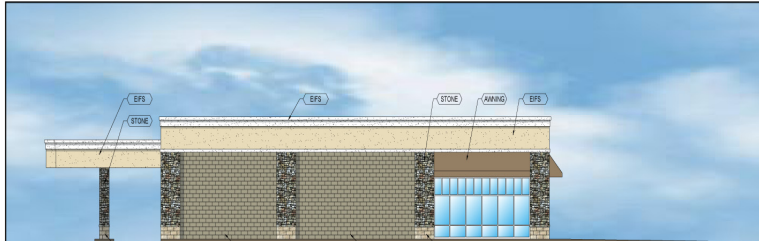

Shops at Deptford

Deptford, New Jersey