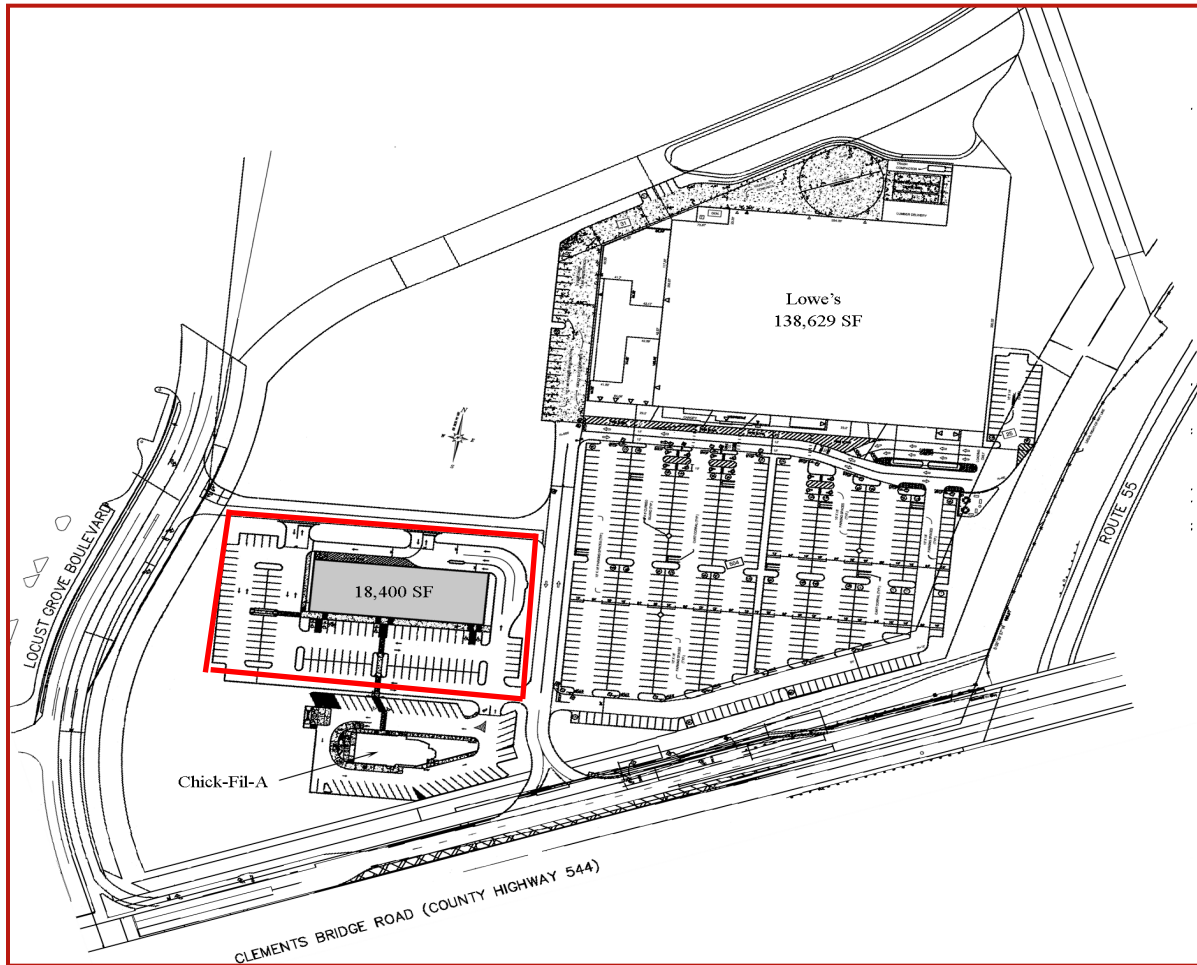

Shops at Deptford

Deptford, New Jersey