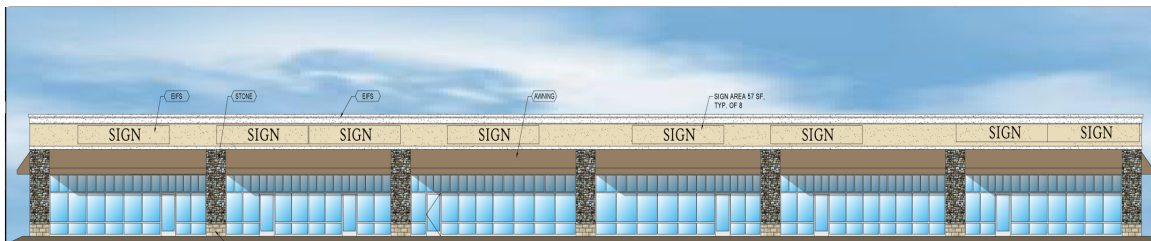

Shops at Deptford

Deptford, New Jersey