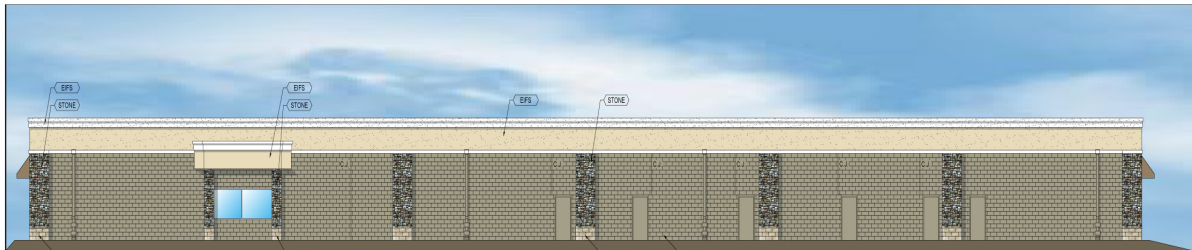

Shops at Deptford

Deptford, New Jersey